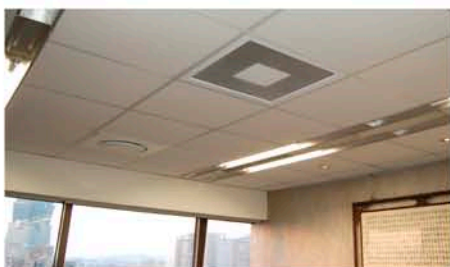

Drop Ceiling Speaker

SQUARE

No ceiling tile cutting, Easy and fast installation,
Save your Time, effort and cost.

Innovative horn design that reduces the audio interference
and provides incredible cover range. Equally diffuse the
full range, high fidelity music in a sizable space.

Available in White, Silver and Black to match your décor.

Traditional ceiling:
Limited coverage and diffusion.

Drop ceiling speaker: Huge coverage and great diffusion for the full range of music.

Traditional ceiling speaker arrangement and its coverage

The innovative design of Square that substantially increase the diffusion and coverage

Save works when renewing ceiling tile

The life cycle of the usual ceiling tile is 4~5 years. It will get dirty and weak when getting old and the speakers on it may have the potential risk of falling. When renewing the ceiling, you have to remove the speakers and re-install them on the new tile if you choose them as your music/PA speaker. The Square installs on the ceilingframe which is the strongest part of the suspended ceiling. With this design you can wave all these concerns aside.