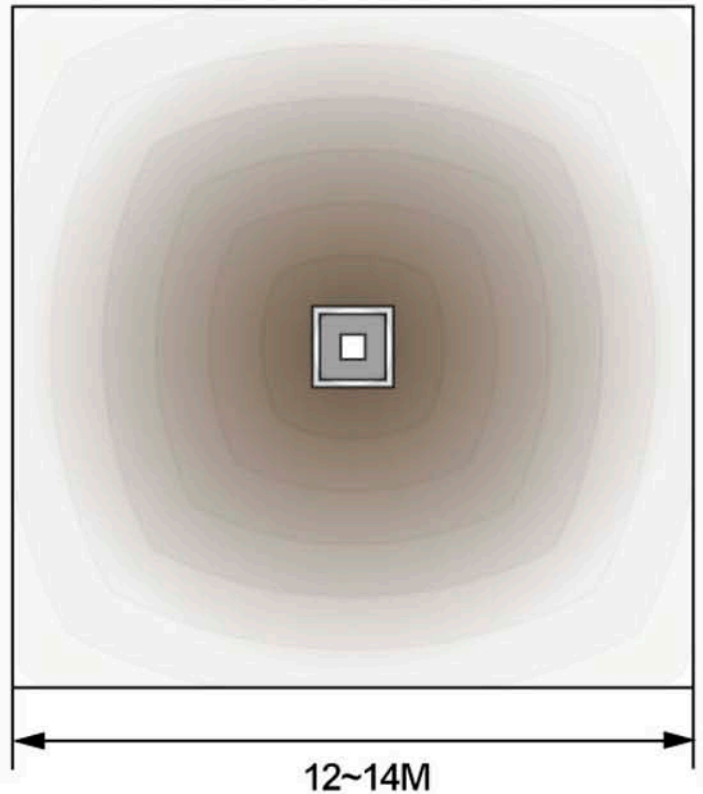

The innovative design of Square that substantially increase the diffusion and coverage

Save works when renewing ceiling tile

The life cycle of the usual ceiling tile is 4~5 years. It will get dirty and weak when getting old and the speakers on it may have the potential risk of falling. When renewing the ceiling, you have to remove the speakers and re-install them on the new tile if you choose them as your music/PA speaker. The Square installs on the ceilingframe which is the strongest part of the suspended ceiling. With this design you can wave all these concerns aside.