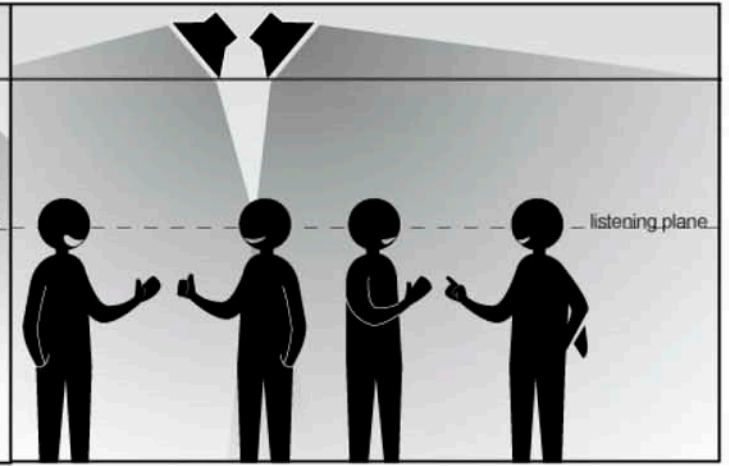

Drop Ceiling Speaker

SQUARE

No ceiling tile cutting, Easy and fast installation,
Save your Time, effort and cost.

Innovative horn design that reduces the audio interference
and provides incredible cover range. Equally diffuse the
full range, high fidelity music in a sizable space.

Available in White, Silver and Black to match your décor.

Traditional ceiling:
Limited coverage and diffusion.

Drop ceiling speaker: Huge coverage and great diffusion for the full range of music.

Traditional ceiling speaker arrangement and its coverage

The innovative design of Square that substantially increase the diffusion and coverage

Save works when renewing ceiling tile

The life cycle of the usual ceiling tile is 4~5 years. It will get dirty and weak when getting old and the speakers on it may have the potential risk of falling. When renewing the ceiling, you have to remove the speakers and re-install them on the new tile if you choose them as your music/PA speaker. The Square installs on the ceilingframe which is the strongest part of the suspended ceiling. With this design you can wave all these concerns aside.