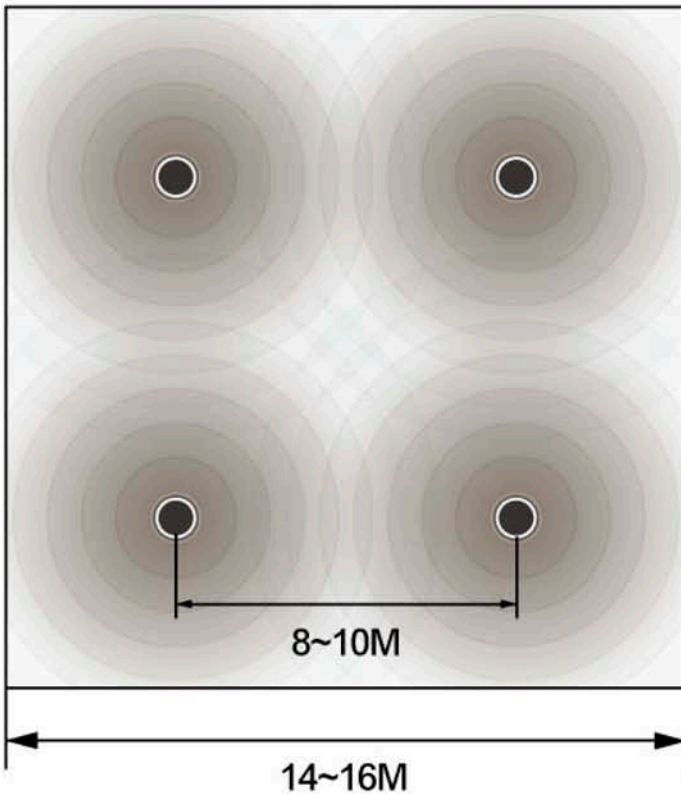

Available in White, Silver and Black to match your décor.

Traditional ceiling:
Limited coverage and diffusion.

Drop ceiling speaker: Huge coverage and great diffusion for the full range of music.

Traditional ceiling speaker arrangement and its coverage