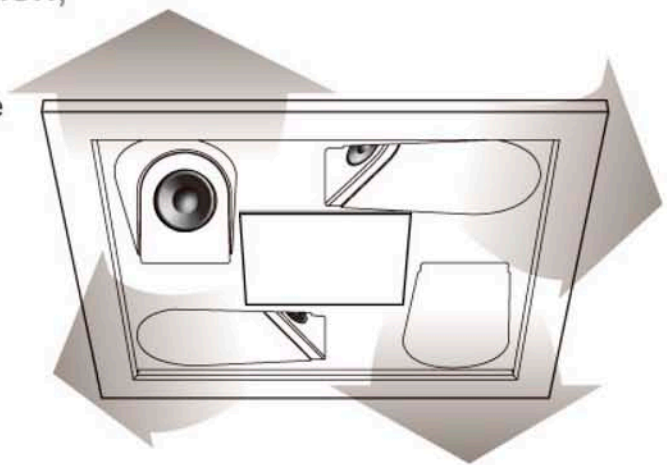

Drop Ceiling Speaker

SQUARE

No ceiling tile cutting, Easy and fast installation,
Save your Time, effort and cost.

Innovative horn design that reduces the audio interference
and provides incredible cover range. Equally diffuse the
full range, high fidelity music in a sizable space.

Available in White, Silver and Black to match your décor.

Traditional ceiling:
Limited coverage and diffusion.

Drop ceiling speaker: Huge coverage and great diffusion for the full range of music.

Traditional ceiling speaker arrangement and its coverage

The innovative design of Square that substantially increase the diffusion and coverage

Save works when renewing ceiling tile

The life cycle of the usual ceiling tile is 4~5 years. It will get dirty and weak when getting old and the speakers on it may have the potential risk of falling. When renewing the ceiling, you have to remove the speakers and re-install them on the new tile if you choose them as your music/PA speaker. The Square installs on the ceilingframe which is the strongest part of the suspended ceiling. With this design you can wave all these concerns aside.