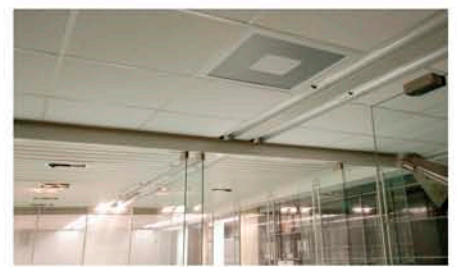

Drop Ceiling Speaker

SQUARE

No ceiling tile cutting, Easy and fast installation,
Save your Time, effort and cost.

Innovative horn design that reduces the audio interference
and provides incredible cover range. Equally diffuse the
full range, high fidelity music in a sizable space.

Available in White, Silver and Black to match your décor.

Traditional ceiling:
Limited coverage and diffusion.

Drop ceiling speaker: Huge coverage and great diffusion for the full range of music.

Traditional ceiling speaker arrangement and its coverage

The innovative design of Square that substantially increase the diffusion and coverage

Save works when renewing ceiling tile

The life cycle of the usual ceiling tile is 4~5 years. It will get dirty and weak when getting old and the speakers on it may have the potential risk of falling. When renewing the ceiling, you have to remove the speakers and re-install them on the new tile if you choose them as your music/PA speaker. The Square installs on the ceilingframe which is the strongest part of the suspended ceiling. With this design you can wave all these concerns aside.