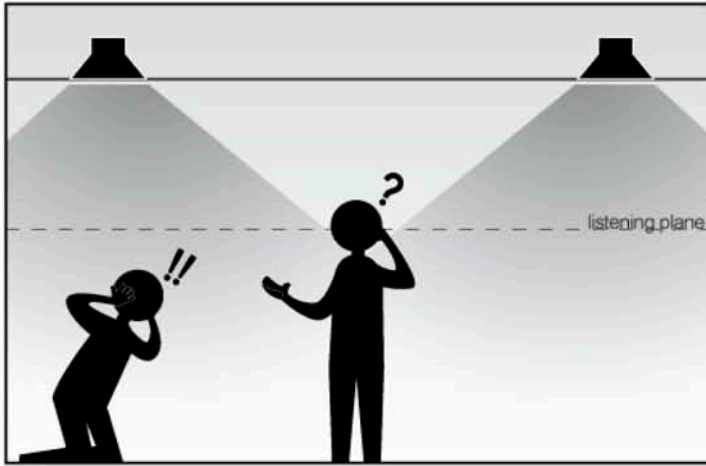

Drop Ceiling Speaker

SQUARE

No ceiling tile cutting, Easy and fast installation,
Save your Time, effort and cost.

Innovative horn design that reduces the audio interference
and provides incredible cover range. Equally diffuse the
full range, high fidelity music in a sizable space.

Available in White, Silver and Black to match your décor.

Traditional ceiling:
Limited coverage and diffusion.

Drop ceiling speaker: Huge coverage and great diffusion for the full range of music.

Traditional ceiling speaker arrangement and its coverage

The innovative design of Square that substantially increase the diffusion and coverage

Save works when renewing ceiling tile

The life cycle of the usual ceiling tile is 4~5 years. It will get dirty and weak when getting old and the speakers on it may have the potential risk of falling. When renewing the ceiling, you have to remove the speakers and re-install them on the new tile if you choose them as your music/PA speaker. The Square installs on the ceilingframe which is the strongest part of the suspended ceiling. With this design you can wave all these concerns aside.